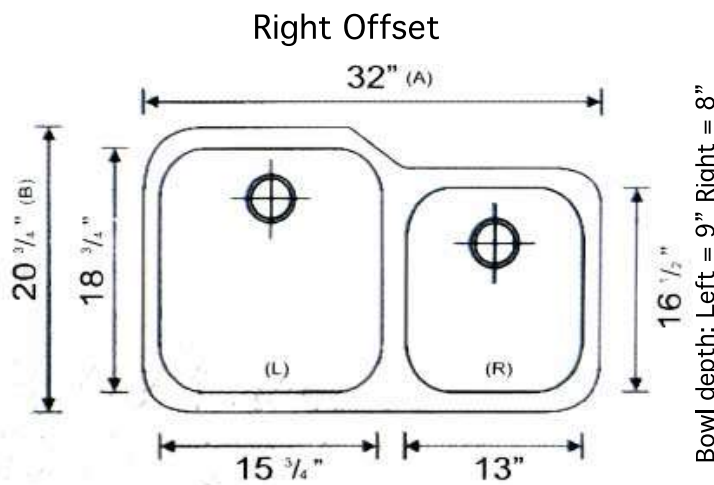

PLEASE CHECK OUR WEBSITE AT CASTECHINC.NET FOR MORE BOWL STYLES, EDGE SELECTIONS AND AVAILABLE COLOR CHOICES. PLEASE CONTACT US OR VISIT OUR SHOWROOM TO MAKE YOUR FINAL SELECTION.