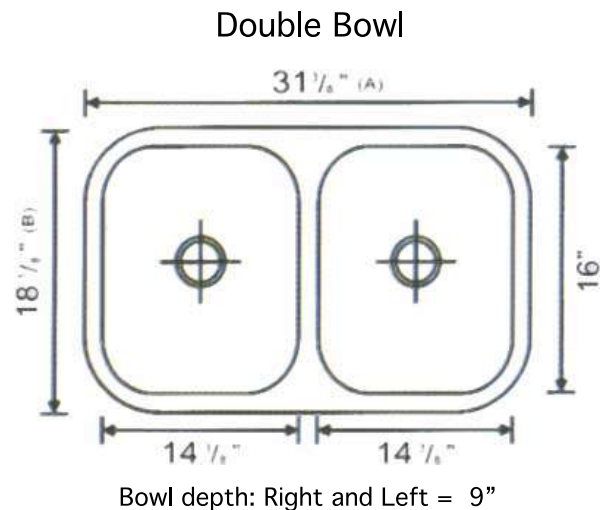

PLEASE CHECK OUR WEBSITE AT CASTECHINC.NET FOR MORE BOWL STYLES, EDGE SELECTIONS AND AVAILABLE COLOR CHOICES. PLEASE CONTACT US OR VISIT OUR SHOWROOM TO MAKE YOUR FINAL SELECTION.