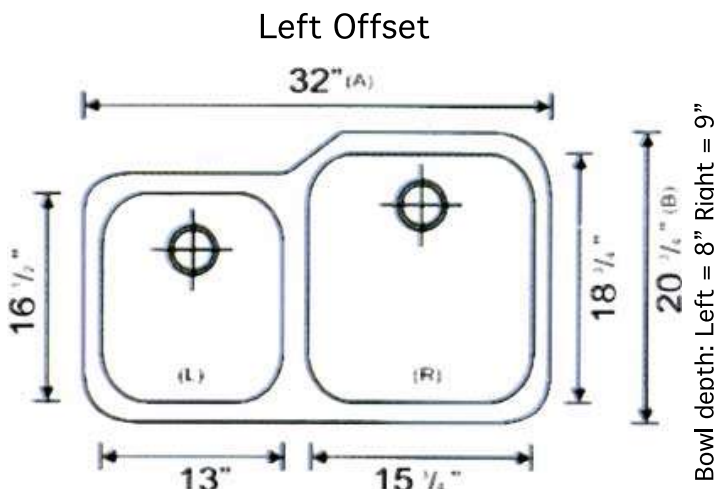

Bowl Styles

Stainless Steel Undermount

you imagine | we create

8752 ROBERTS ROAD • JONESBORO, GA 30238
770.473.1654 TEL 770.473.4041 FAX

Our undermount process ensures a perfect fit for your Castech counters. Our stainless steel undermount offset bowls are a great size for most kitchens, still offering the convenience of two bowls but using less space than the double bowl.

On one side the basin is slightly smaller, creating the perfect counter space for the faucet and sprayer mountings.

The opposite bowl remains larger and deeper than most stainless steel sinks, easily accomodating your large pots and pans.

The double bowl undermount is a classic for any cook who simply wants two perfectly balanced work areas.

Our stainless undermount bowls contribute to a fluid, ergonomic workspace.

PLEASE CHECK OUR WEBSITE AT CASTECHINC.NET FOR MORE BOWL STYLES, EDGE SELECTIONS AND AVAILABLE COLOR CHOICES. PLEASE CONTACT US OR VISIT OUR SHOWROOM TO MAKE YOUR FINAL SELECTION.