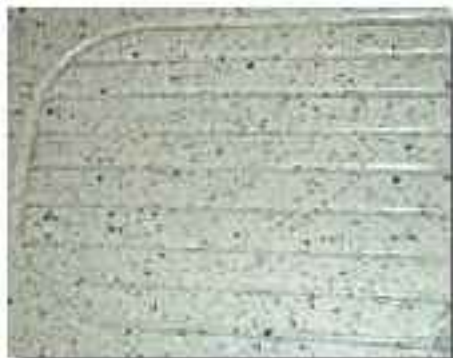

Drain Boards & Trivets

for Solaris Solid Surfaces

you imagine | we create

8752 ROBERTS ROAD • JONESBORO, GA 30238
770.473.1654 TEL 770.473.4041 FAX

Trivets / ThermoRods

Raceway Drain Board

Arrowhead Drain Board

Contour Drain Board

Trivets are stainless steel ThermoRods which support hot objects directly on your solid surface countertops. Our trivets add practical "hot" space to your cooking area... perfect for the additional saucepan or baking pan you would have used stovetop space to cool.

Trivets sit in 1/8 inch routed grooves and can easily be removed for cleaning or more level counter space. You can also customize the location and spacing, placing ThermoRods from 2 to 6 inches apart, depending on your needs.